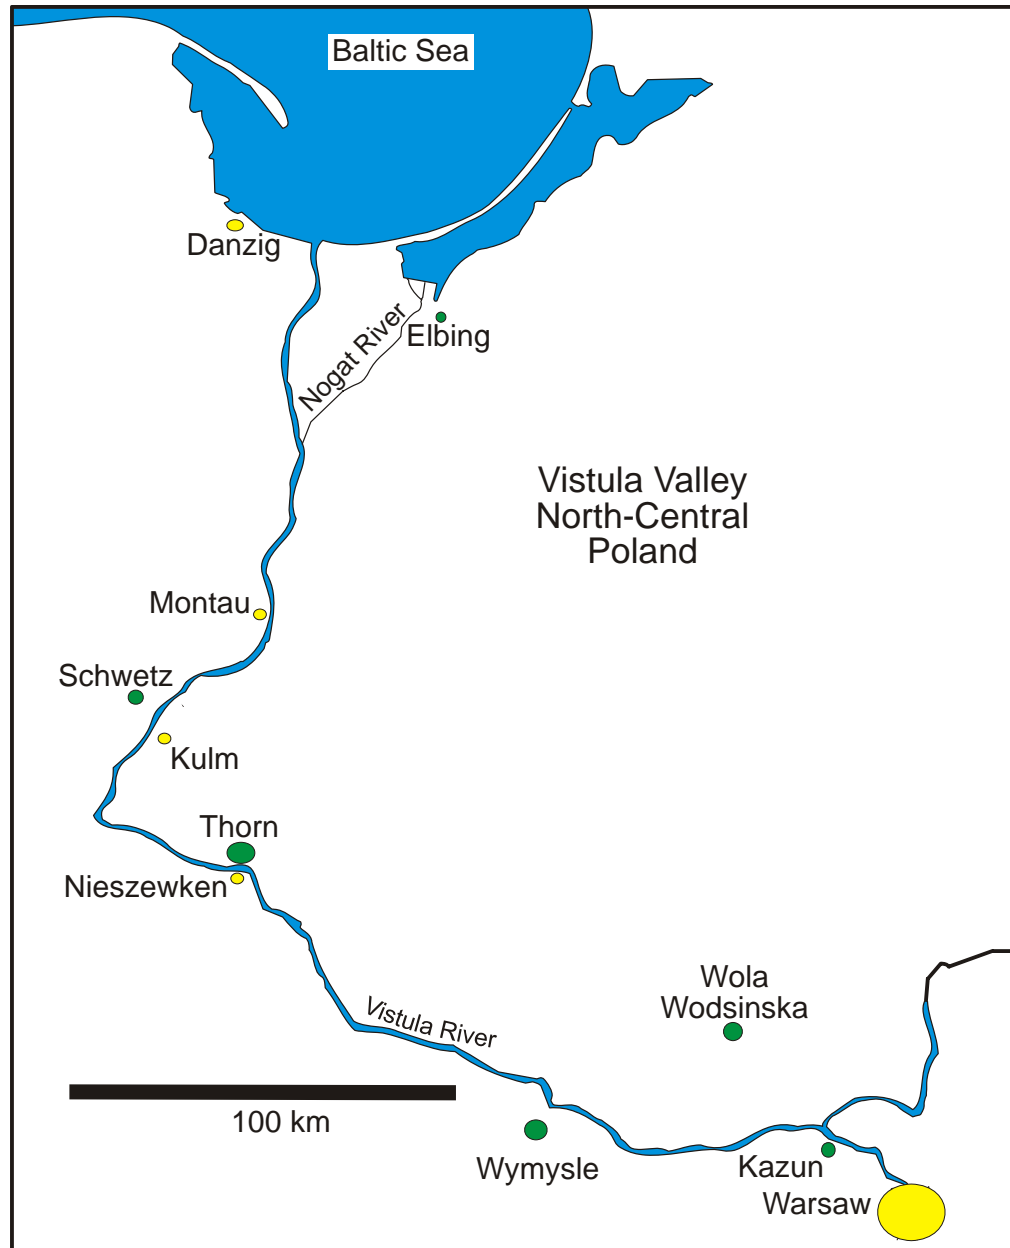

Vistula Valley