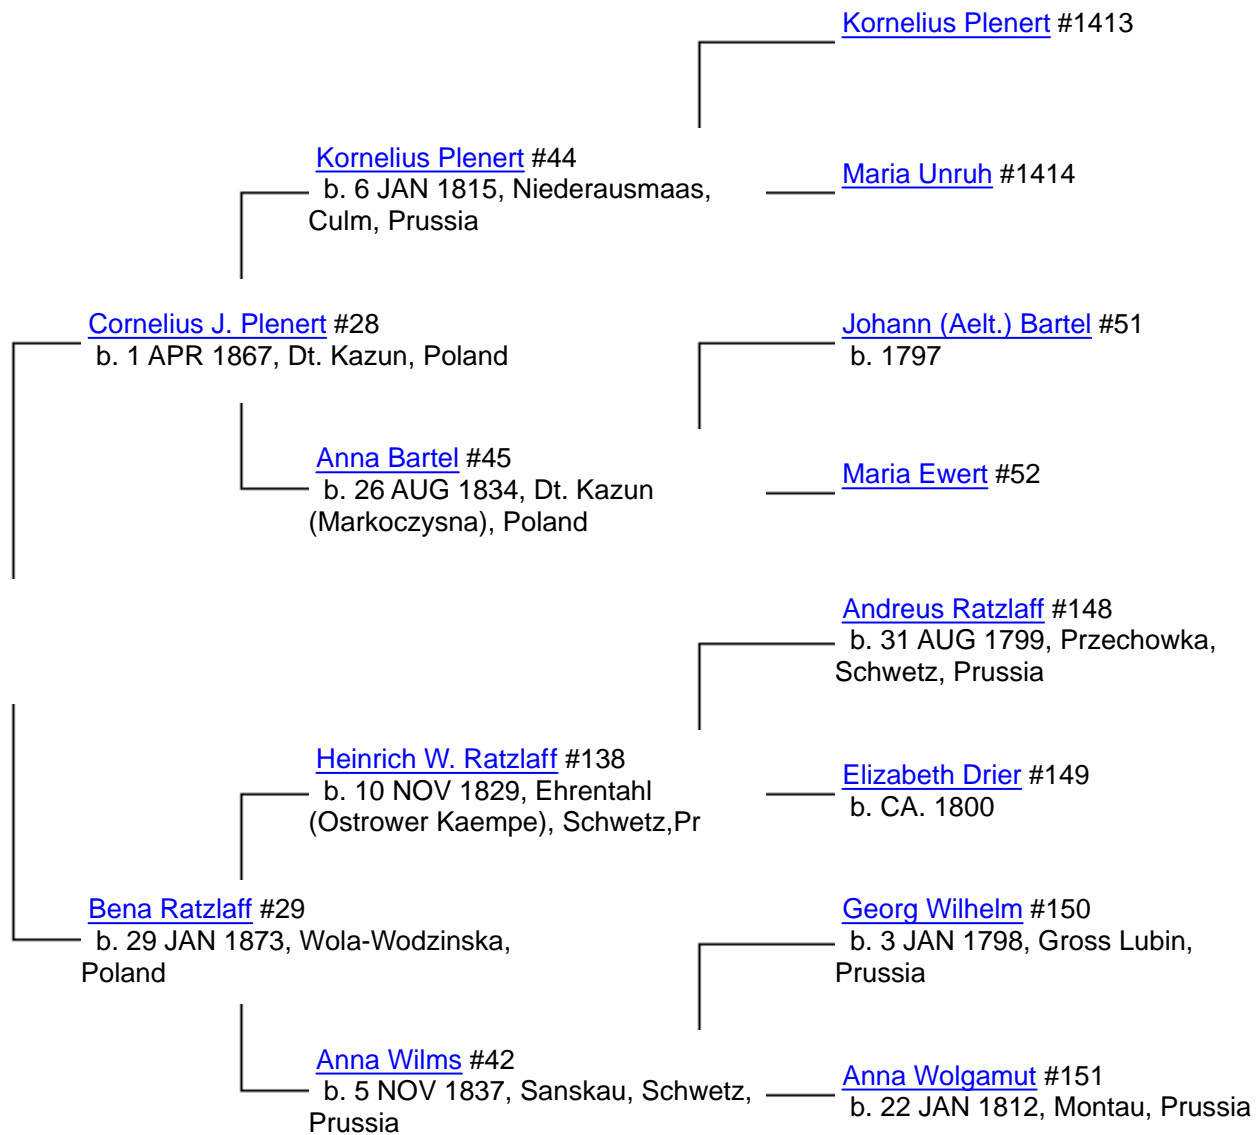

The family of
Cornelius J. Plenert
and
Bena Ratzlaff Plenert

Kornelius K. Plenert Family

Heinrich W. Ratzlaff family

Prussian/Russian Mennonite European Locations

Vistula Valley

Przechowka Region

Warsaw Region

Kornelius K. & Anna Bartel Plenert Family

Back:

- Agnetha
Plenert Bartel
- Anna Plenert
Schroeder
- Peter Plenert
- Cornelius
Plenert
- John Plenert
- Maria Plenert
Kopper

Front:

- Anna Bartel
Plenert
- Kornelius K.
Plenert

Kornelius Plenert ([Ancestors](#)) #44

Birth: 6 JAN 1815, Niederausmaas, Culm, Prussia

Baptism: 1830, Prussia

Immigration: 4 JUL 1879, New York

Death: 1 AUG 1900, Hillsboro, Marion County, Kansas

Burial: French Creek Cemetery, Hillsboro