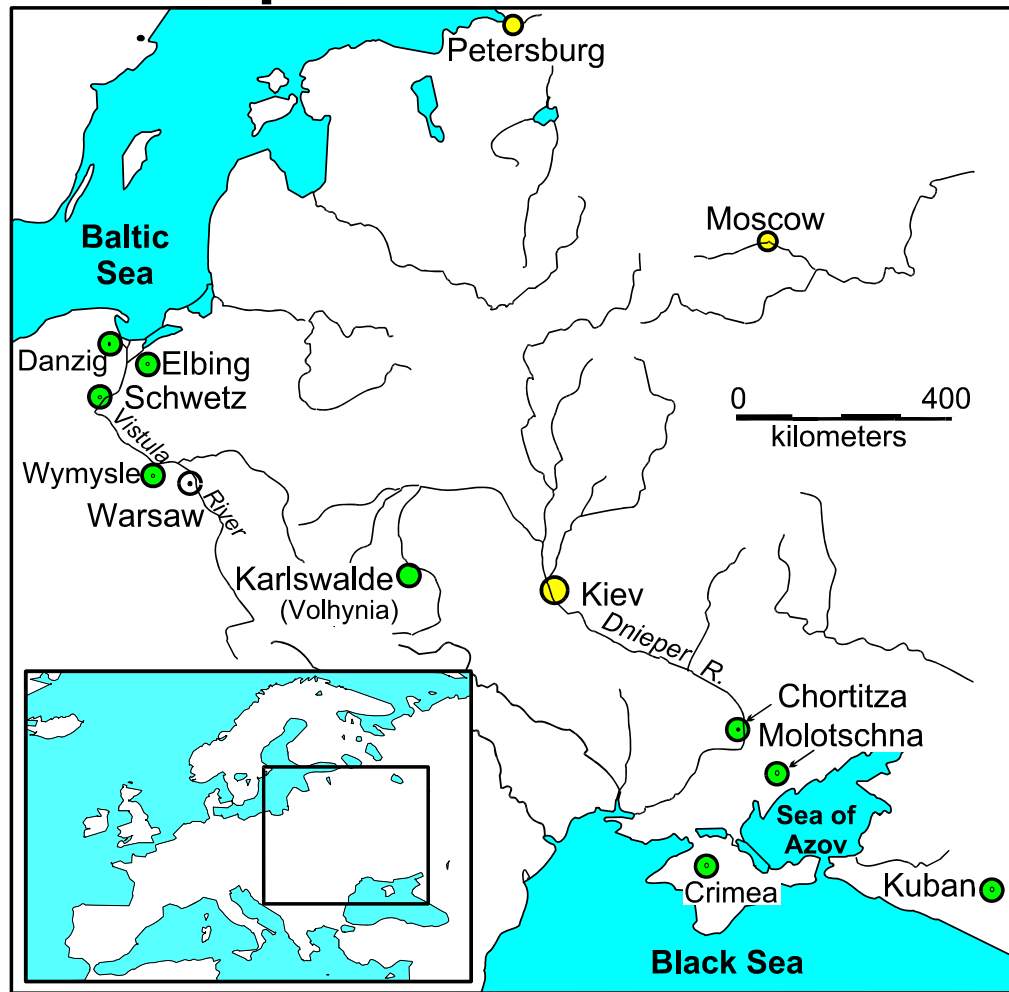

The family of
Cornelius J. Plenert
and
Bena Ratzlaff Plenert

Kornelius K. Plenert Family

Heinrich W. Ratzlaff family

Prussian/Russian Mennonite European Locations

Vistula Valley

Przechowka Region

Warsaw Region

- March or April, 1873 – to Detroit
- 1876 -- to Yankton
- 1880 -- to Lansing, MI
- 1885 to Kansas

*W. M. Hall, MARION, — :
: — KANSAS.*

Henry W.
Ratzlaff and
Anna Willms
Ratzlaff
headstone in
Johannestal
cemetery.