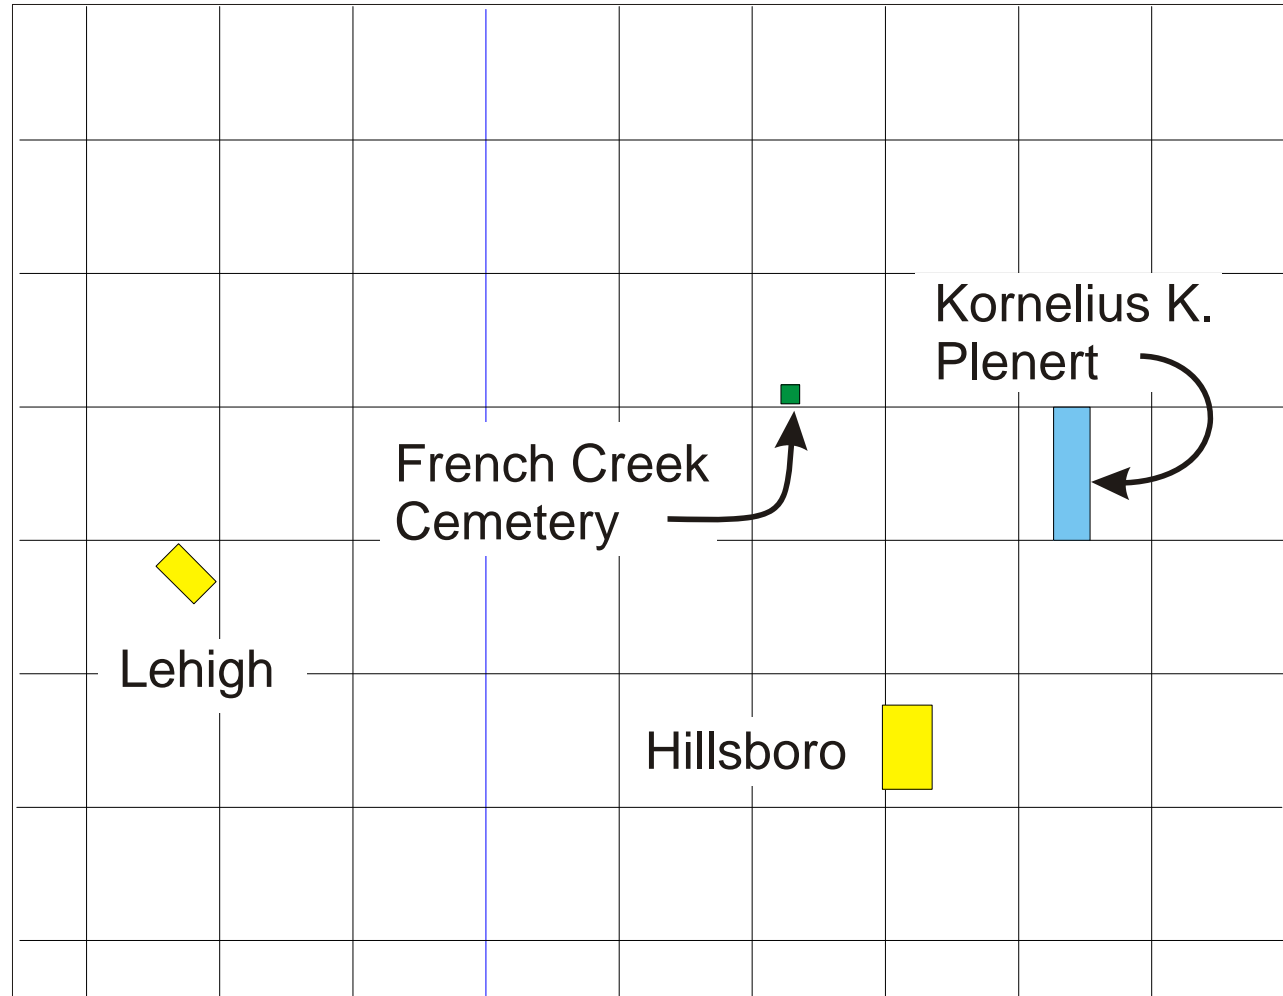

Kornelius K. Plenert family comes to U.S.

- Arrived in U.S. July 4, 1879 (?)