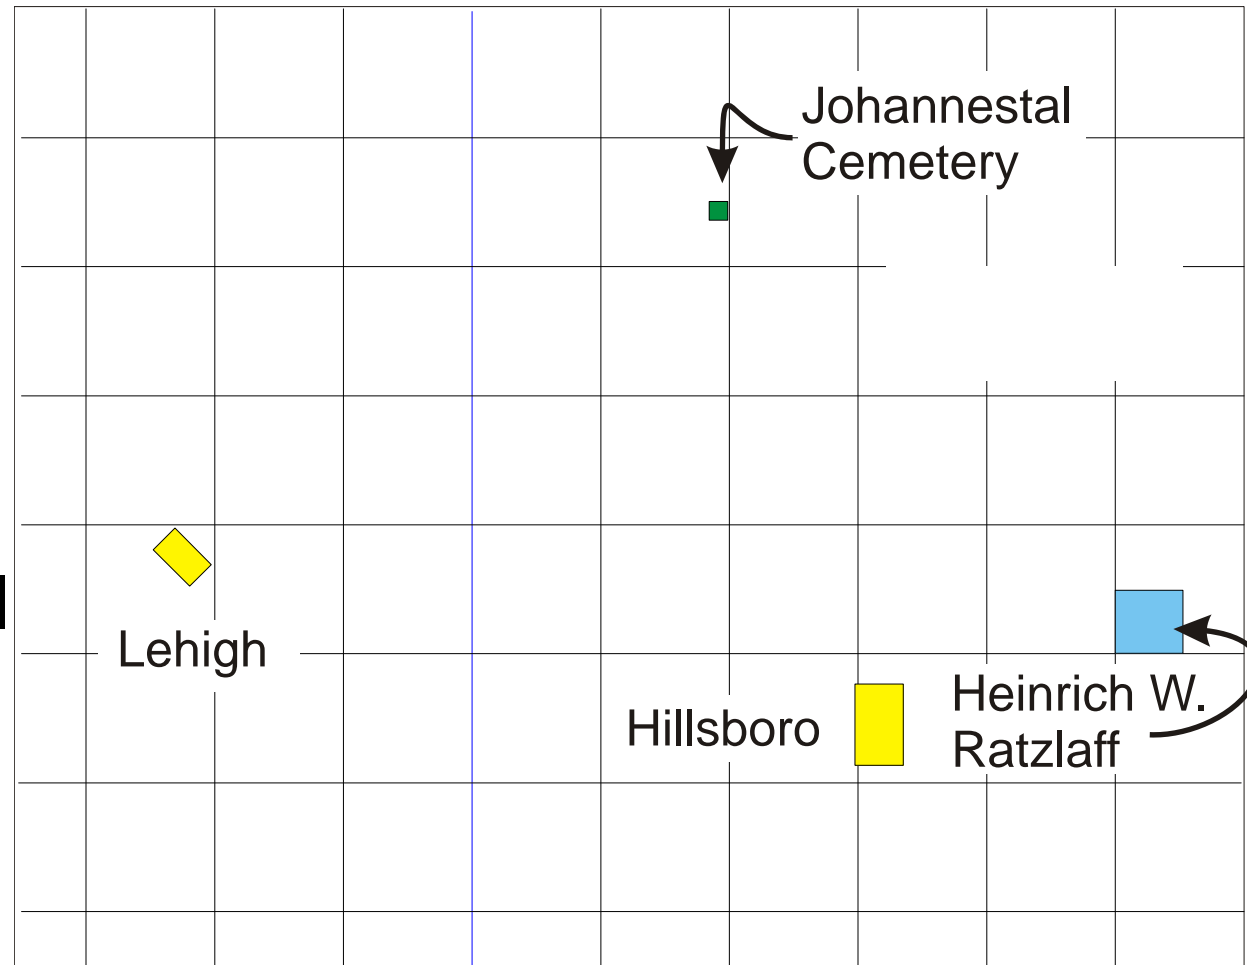

- March or April, 1873 – to Detroit
- 1876 -- to Yankton
- 1880 -- to Lansing, MI
- 1885 to Kansas

*W. M. Hall, MARION, — :
: — KANSAS.*

Henry W.
Ratzlaff and
Anna Willms
Ratzlaff
headstone in
Johannestal
cemetery.